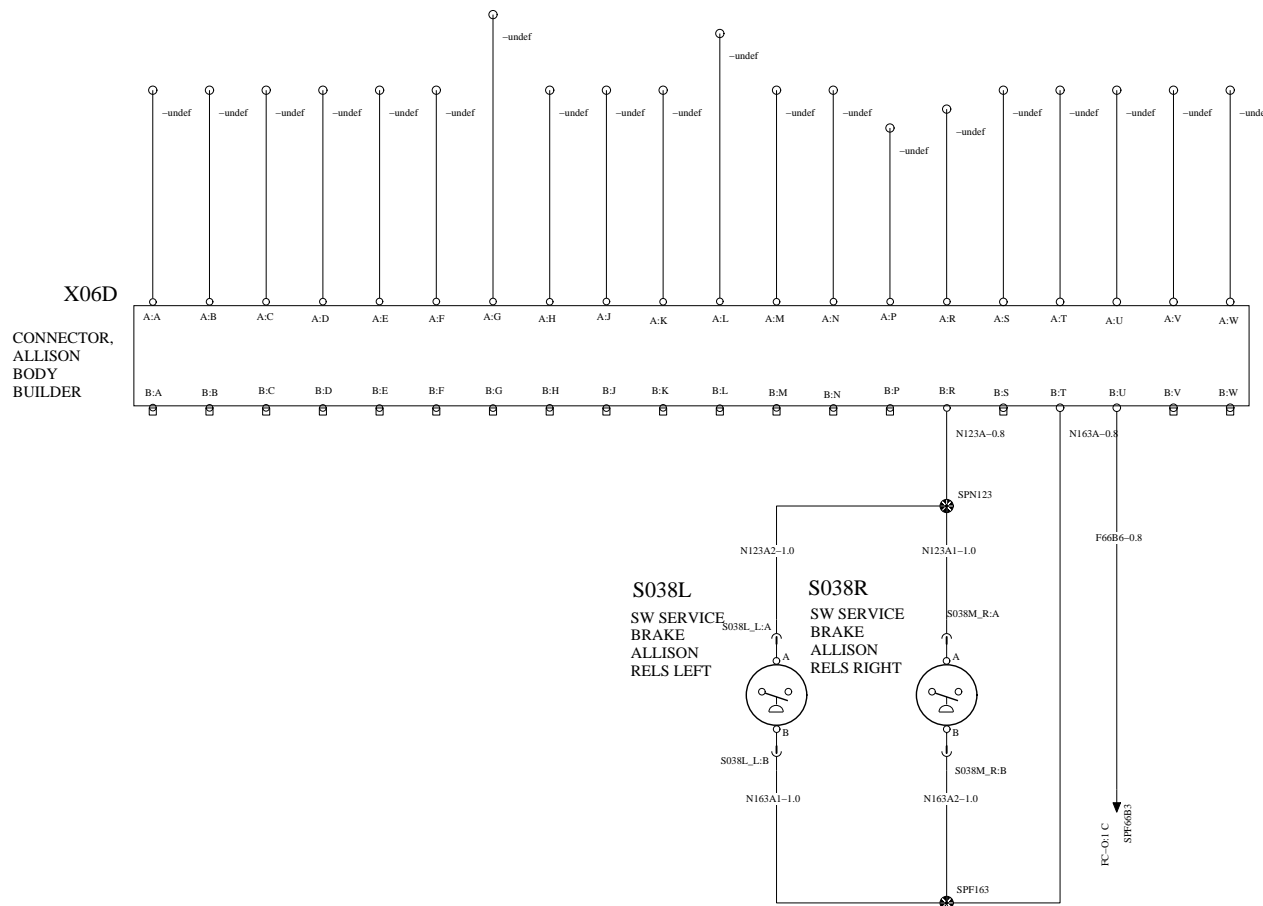

NYC_BBM_V3

WIRING DIAGRAM: BH-O

MACK

Mack Trucks Inc.

Document title
WIRING DIAGRAM - TYPE OL L1EH1 - NYC DS

Document type
PRODUCT SCHEMATIC

Drawing No.
22617224

Revision
02

Page
5 (16)