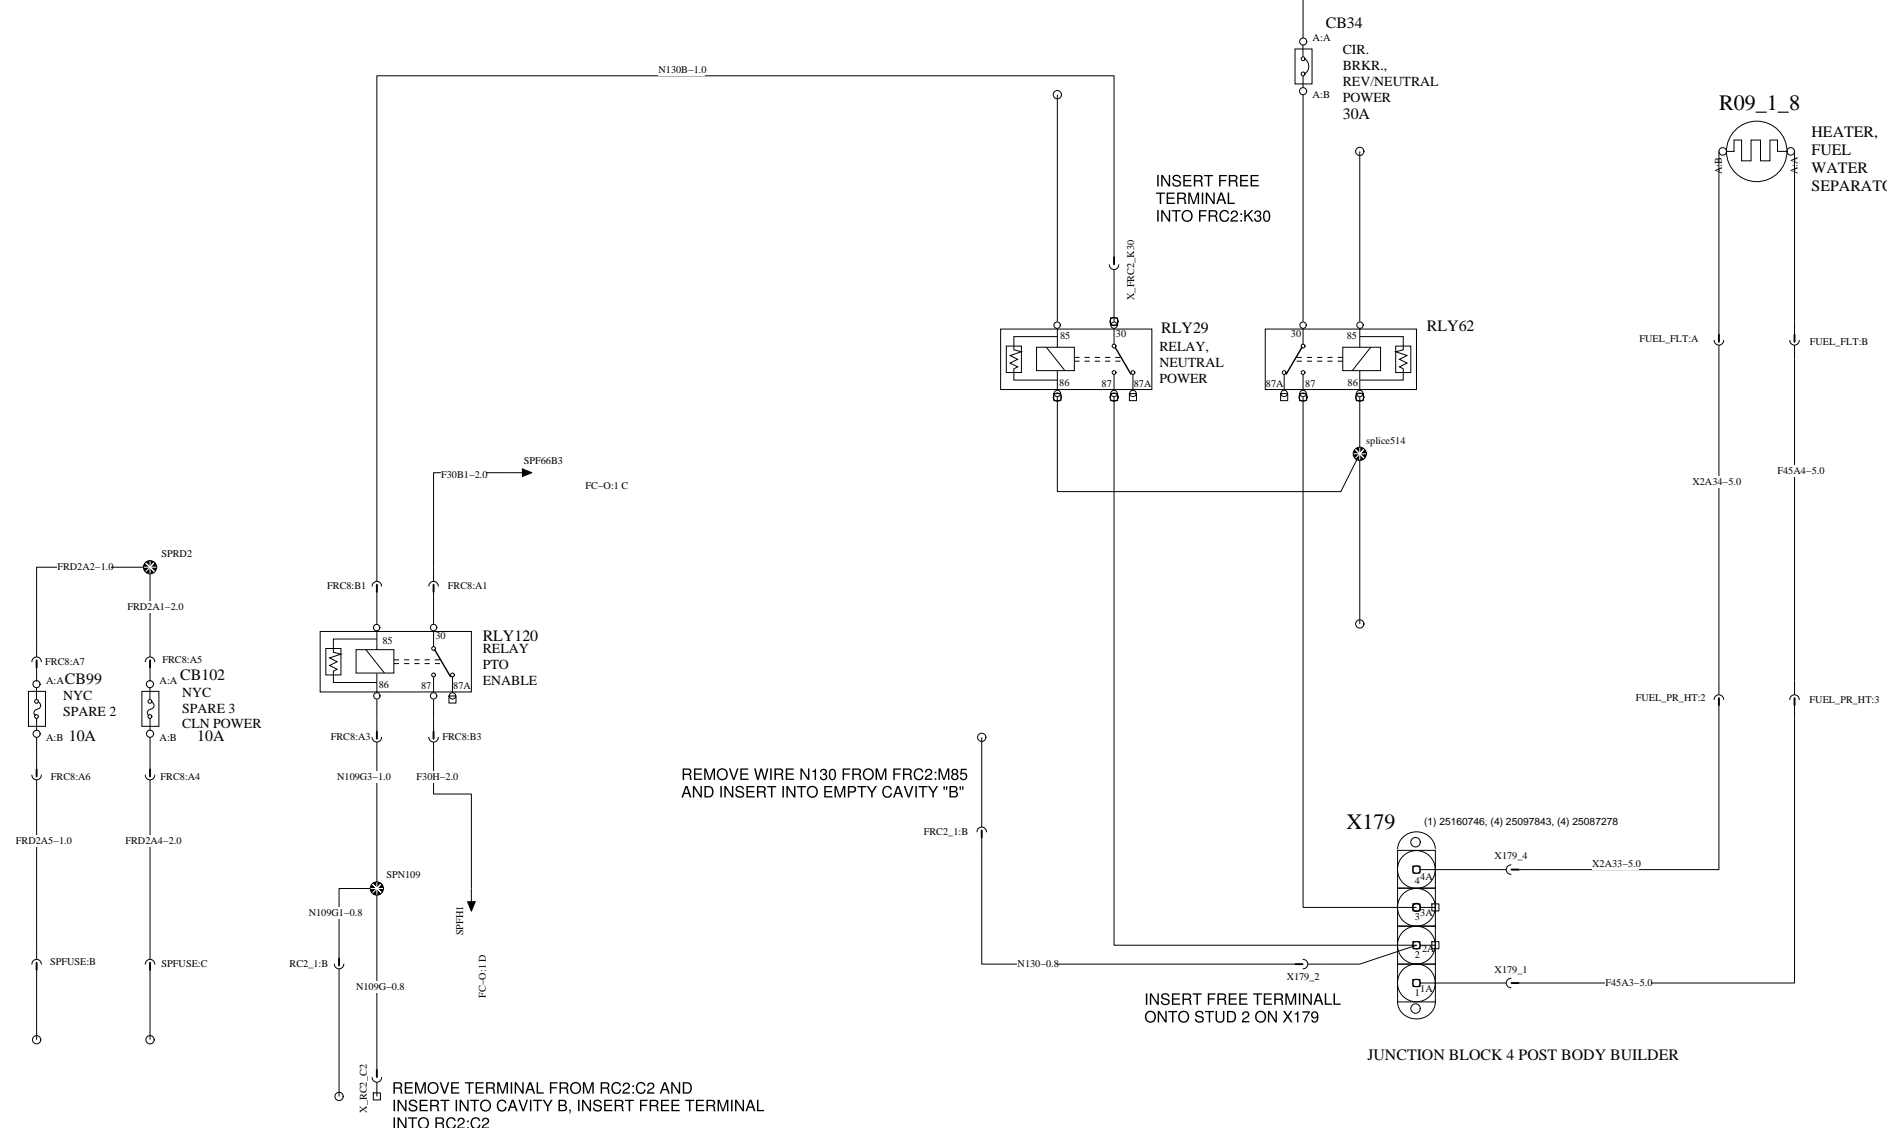

Document title  
WIRING DIAGRAM - TYPE OL L1EH1 - NYC DS

Document type  
PRODUCT SCHEMATIC

Drawing No.  
22617224

Revision  
02

Page  
11 (16)

BATT  
IGN  
EMS  
ILLUM

BATT  
IGN  
EMS  
ILLUM

NYC\_SINGLE\_BIN\_BB

WIRING DIAGRAM: NE-O

BATT  
IGN  
EMS  
ILLUM

BATT  
IGN  
EMS  
ILLUM

A

A

B

B

C