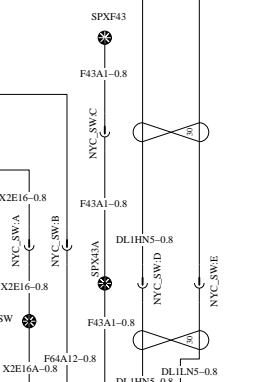

V05  
Diode

V04  
Diode

1 2 3 4 5 6 7 8 9 10  
IGN CAN CAN OUT OUT GND CAN OPEN OPEN OUT  
PWR HI SHD 3 1 LOW  
ALL OUTPUTS ARE 1AMP

DPF\_IND  
CONTROL  
UNIT  
DPF ALERT  
CAN I/O  
INTERFACE

S111  
DPF  
REGEN  
SWITCH

GND PWR ILLUM J1939 H J1939 L

BATT \_\_\_\_\_ BATT  
 IGN \_\_\_\_\_ IGN  
 EMS \_\_\_\_\_ EMS  
 ILLUM \_\_\_\_\_ ILLUM

**MACK**

Mack Trucks Inc.

Document title  
 WIRING DIAGRAM - TYPE OL L1EH1 - NYC DS