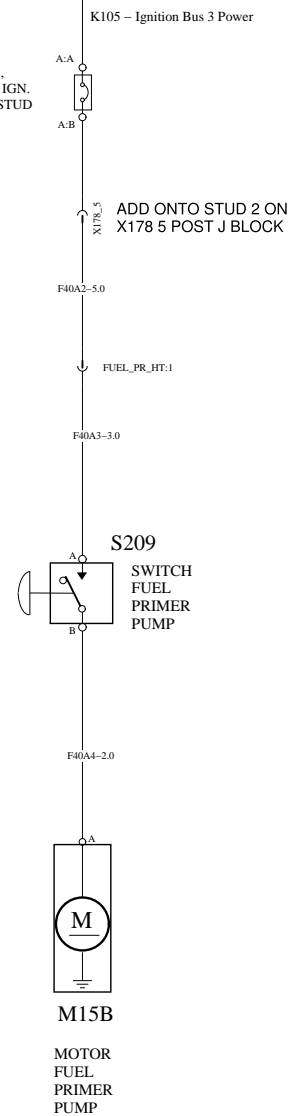

CB40
CIR.
BRKR.
BODY IGN.
PWR. STUD
25A