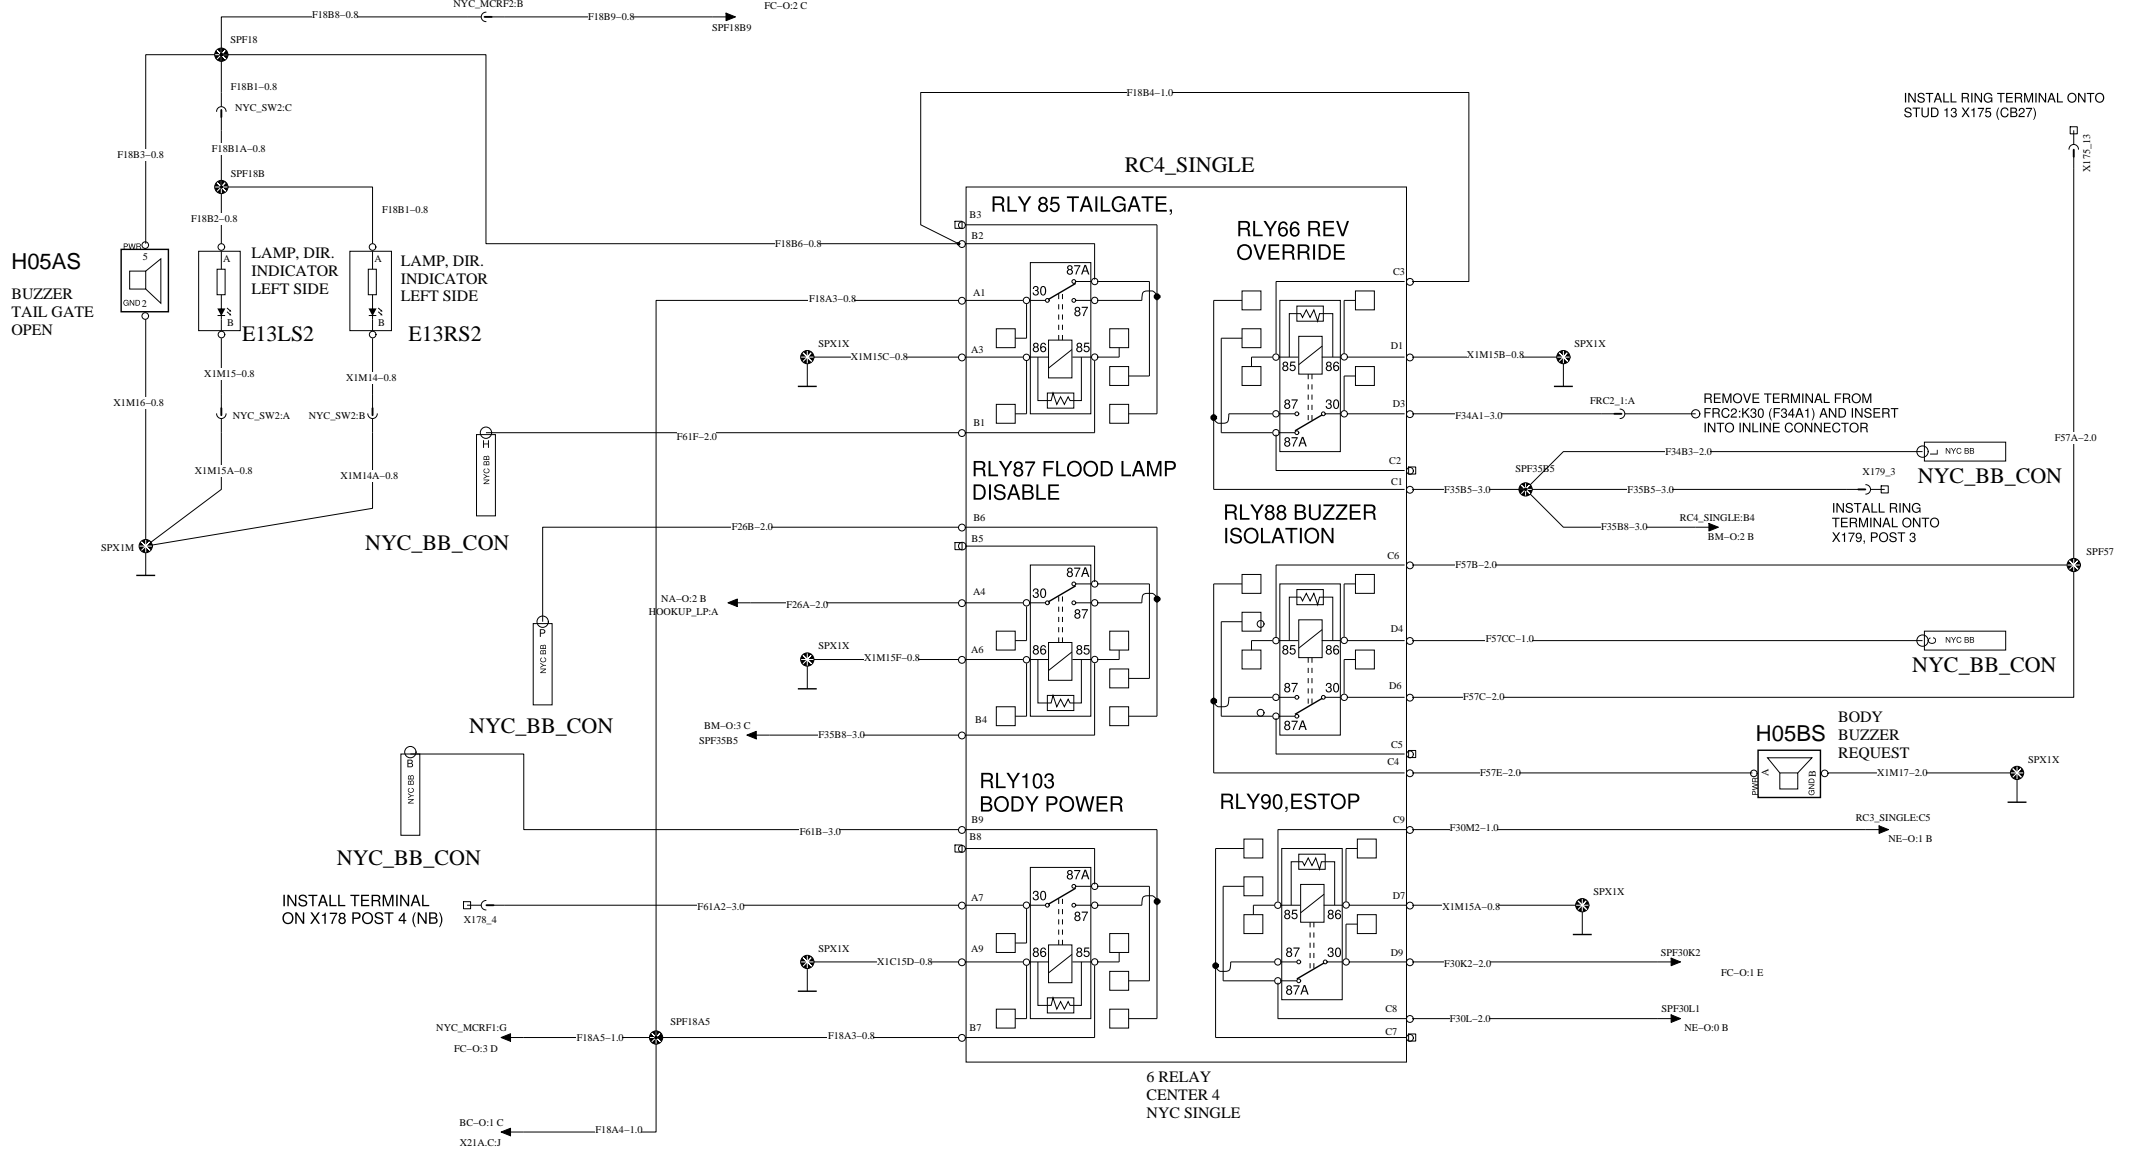

Drawing No.  
**22617224**

Revision  
**02**

Page  
**5 (16)**

NYC\_SINGLE\_BIN\_BB

WIRING DIAGRAM: BM-O

BATT  
IGN  
EMS  
ILLUM

BATT  
IGN  
EMS  
ILLUM

MACK