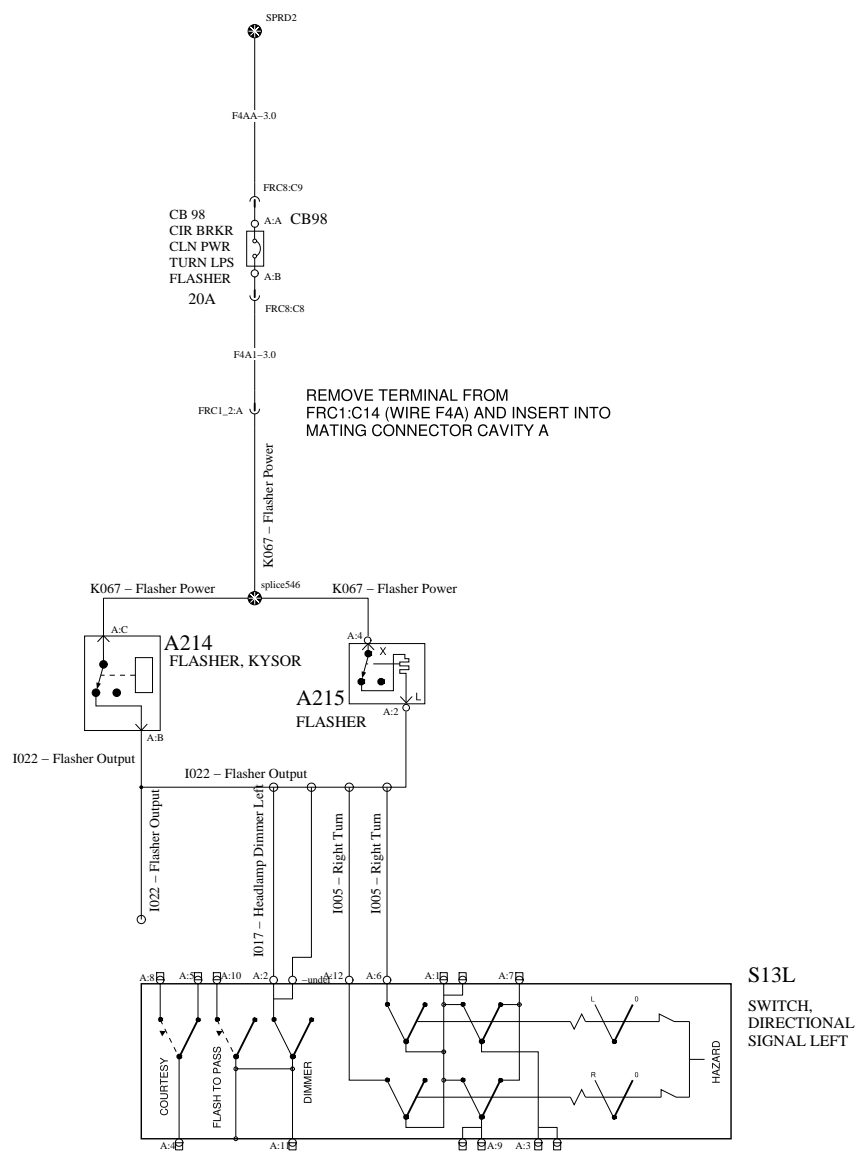

BATT _____ BATT
IGN _____ IGN
EMS _____ EMS
ILLUM _____ ILLUM

MACK

Mack Trucks Inc.

Document title
WIRING DIAGRAM - TYPE OL L1EH1 - NYC DS

Document type
PRODUCT SCHEMATIC

Drawing No.	Revision	Page
22617224	02	10 (16)