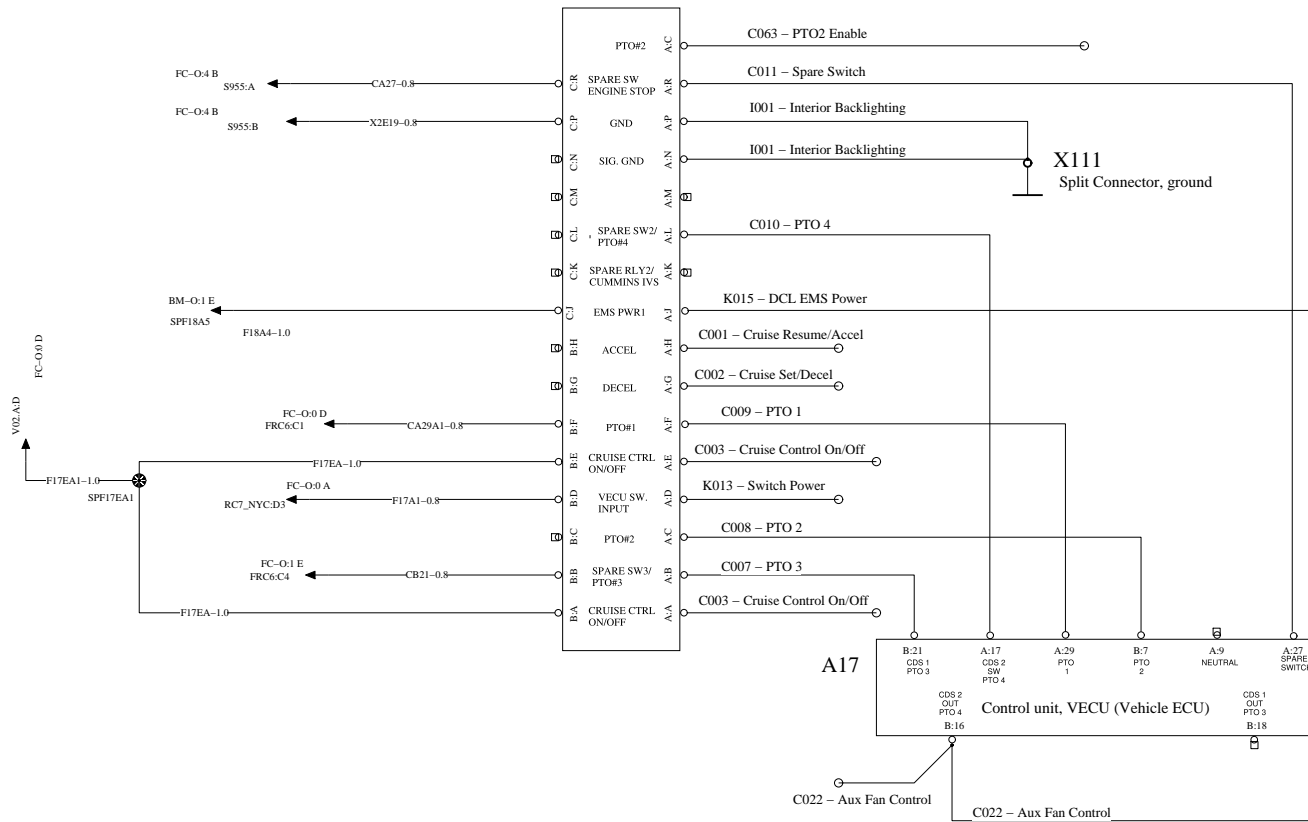

X21A
Socket, Body builder connector