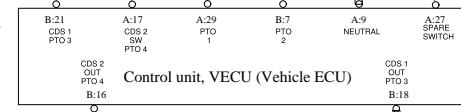

**X21A**  
Socket, Body builder connector

NYC\_BBM\_V3

WIRING DIAGRAM: BH-O

**MACK**

Mack Trucks Inc.

Document title  
 WIRING DIAGRAM - TYPE OL L1EH1 - NYC DS

---

Document type  
 PRODUCT SCHEMATIC