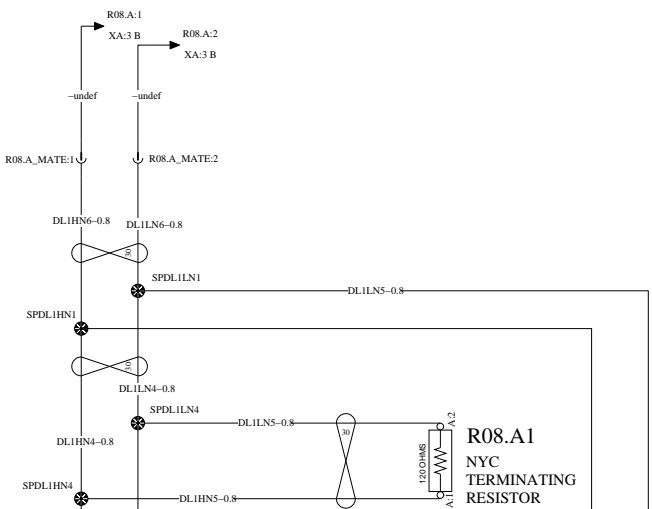

BATT
IGN
EMS
ILLUM

F64
FUSE,
DPF,
IGN
10A 15A 5A

FRC1:A3
INSERT FREE TERMINAL INTO LOCATION

X:FRCL:A3

F64A9-0.8

H06
BUZZER
CAB
DPF

X2E7-0.8

SPXE6

V05
Diode

V04
Diode

1 2 3 4 5 6 7 8 9 10
IGN CAN CAN OUT OUT GND CAN OPEN OPEN OUT
PWR HI SHD 3 1 LOW
ALL OUTPUTS ARE 1AMP

DPF_IND
CONTROL
UNIT
DPF ALERT
CAN I/O
INTERFACE

S111
DPF
REGEN
SWITCH

GND PWR ILLUM J1939 H J1939 L