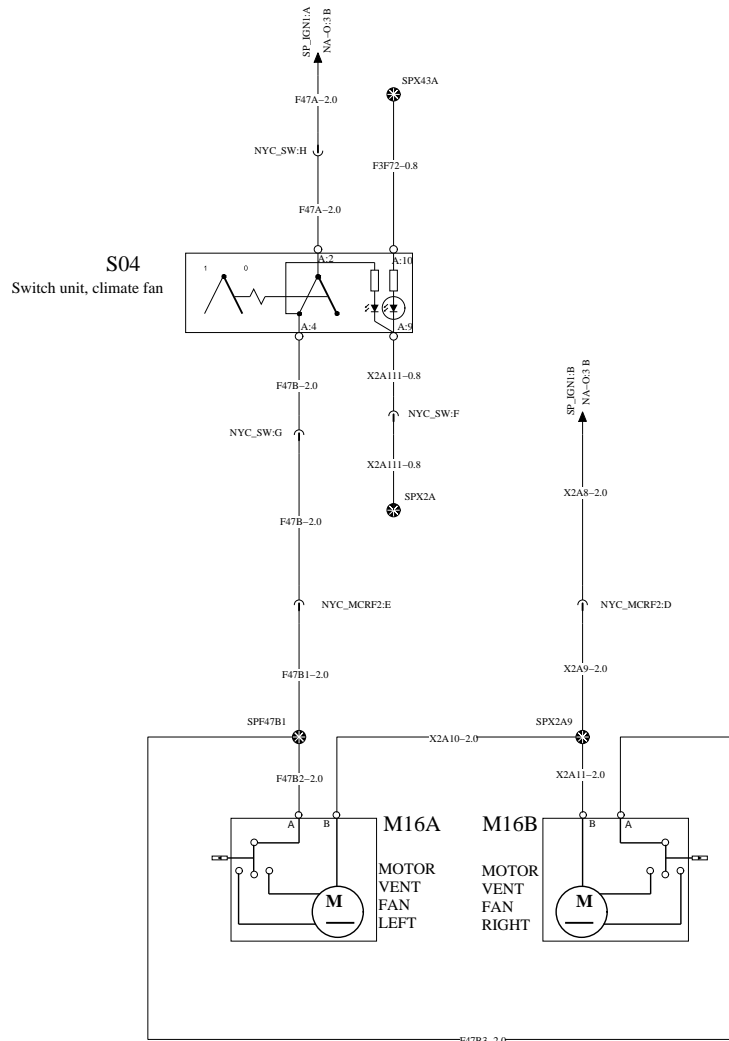

WIRING DIAGRAM: NE-O

BATT  
IGN  
EMS  
ILLUM

BATT  
IGN  
EMS  
ILLUM

A

A

B

B

C

Document type  
PRODUCT SCHEMATIC

Drawing No.  
22617224

Revision  
02

Page  
14 (16)

BATT  
IGN  
EMS  
ILLUM

BATT  
IGN  
EMS  
ILLUM

CB40  
CIR.  
BRKR.  
BODY IGN.  
PWR. STUD  
25A

BATT \_\_\_\_\_ BATT  
 IGN \_\_\_\_\_ IGN  
 EMS \_\_\_\_\_ EMS  
 ILLUM \_\_\_\_\_ ILLUM