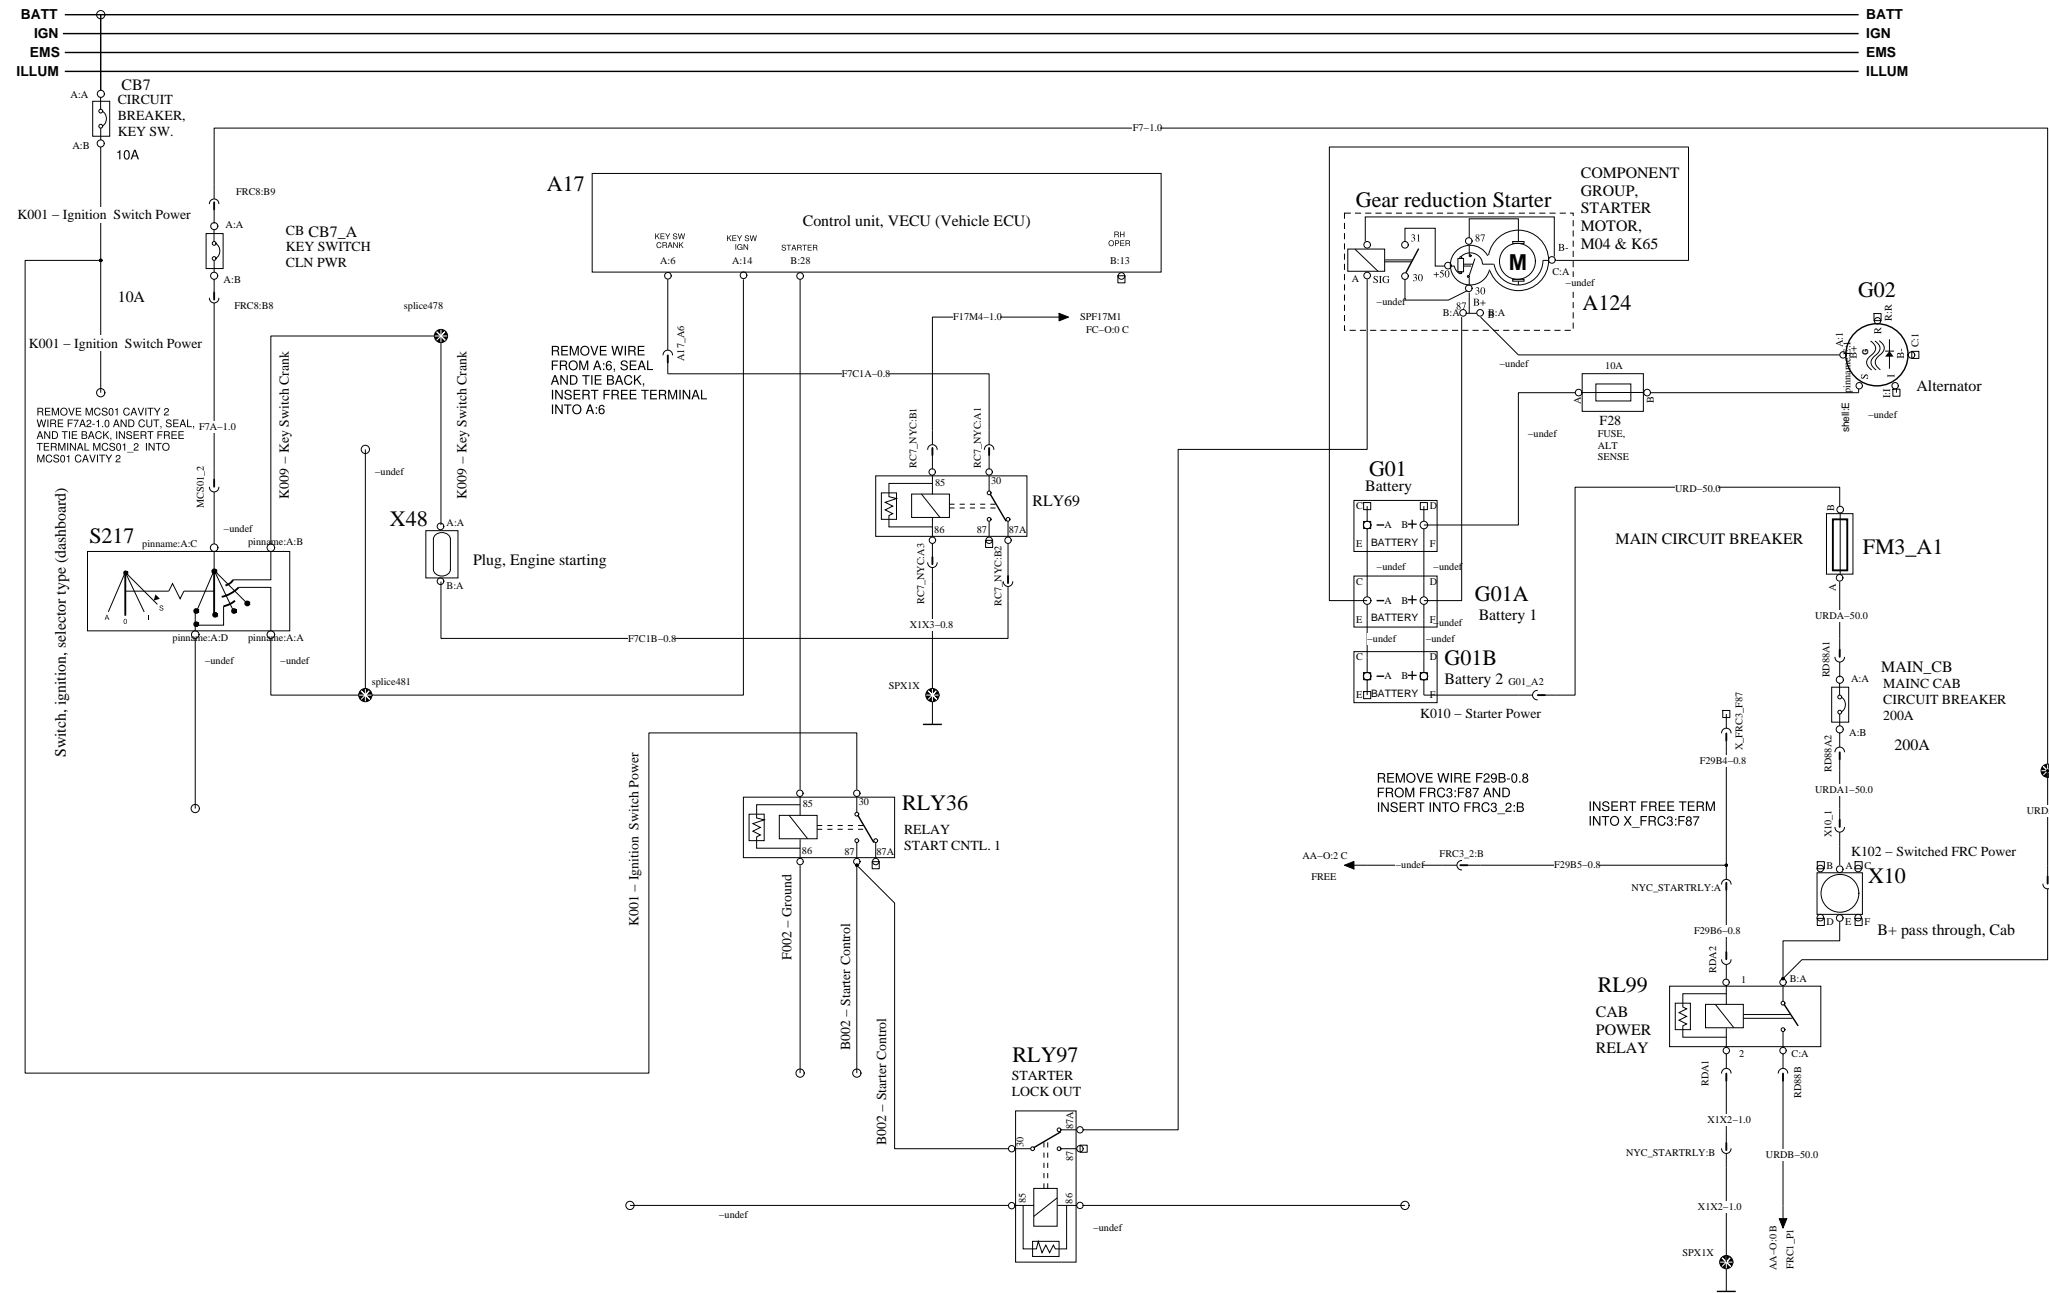

NYC_IGN_DISCONNECT

WIRING DIAGRAM: AC-O

MACK

Mack Trucks Inc.

Document title
WIRING DIAGRAM - TYPE OL L1EH1 - NYC DS
Document type
PRODUCT SCHEMATIC

Drawing No.
22617224

Revision
02

Page
3 (16)