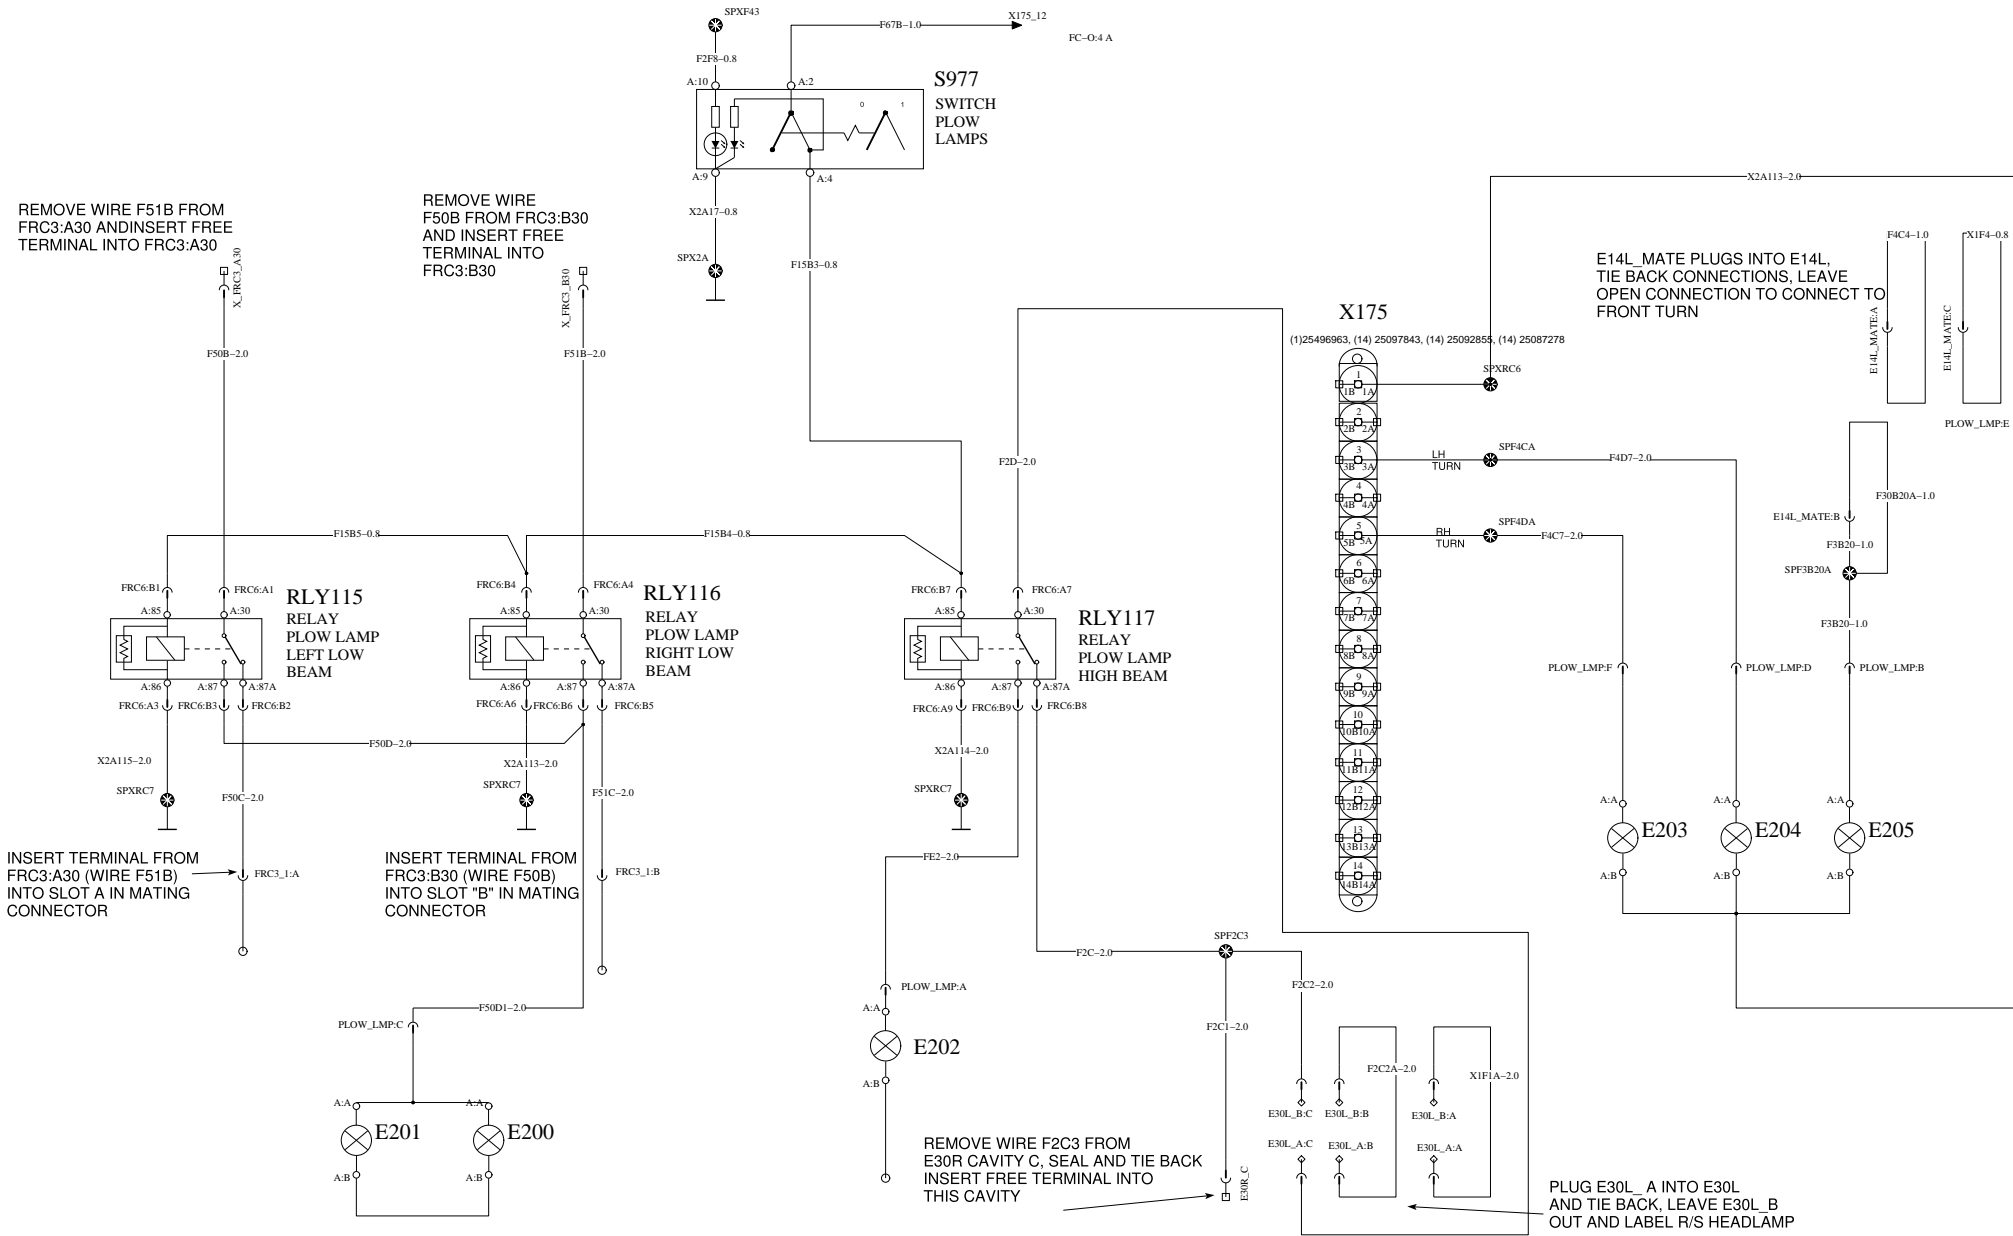

NYC_LIGHTING_PLOW_LIGHTS

WIRING DIAGRAM: GD-O

BATT
IGN
EMS
ILLUM

BATT
IGN
EMS
ILLUM

MACK

Mack Trucks Inc.

Document title
WIRING DIAGRAM - TYPE OL L1EH1 - NYC DS

Document type
PRODUCT SCHEMATIC

Drawing No.
22617224

Revision
02

Page
11 (16)