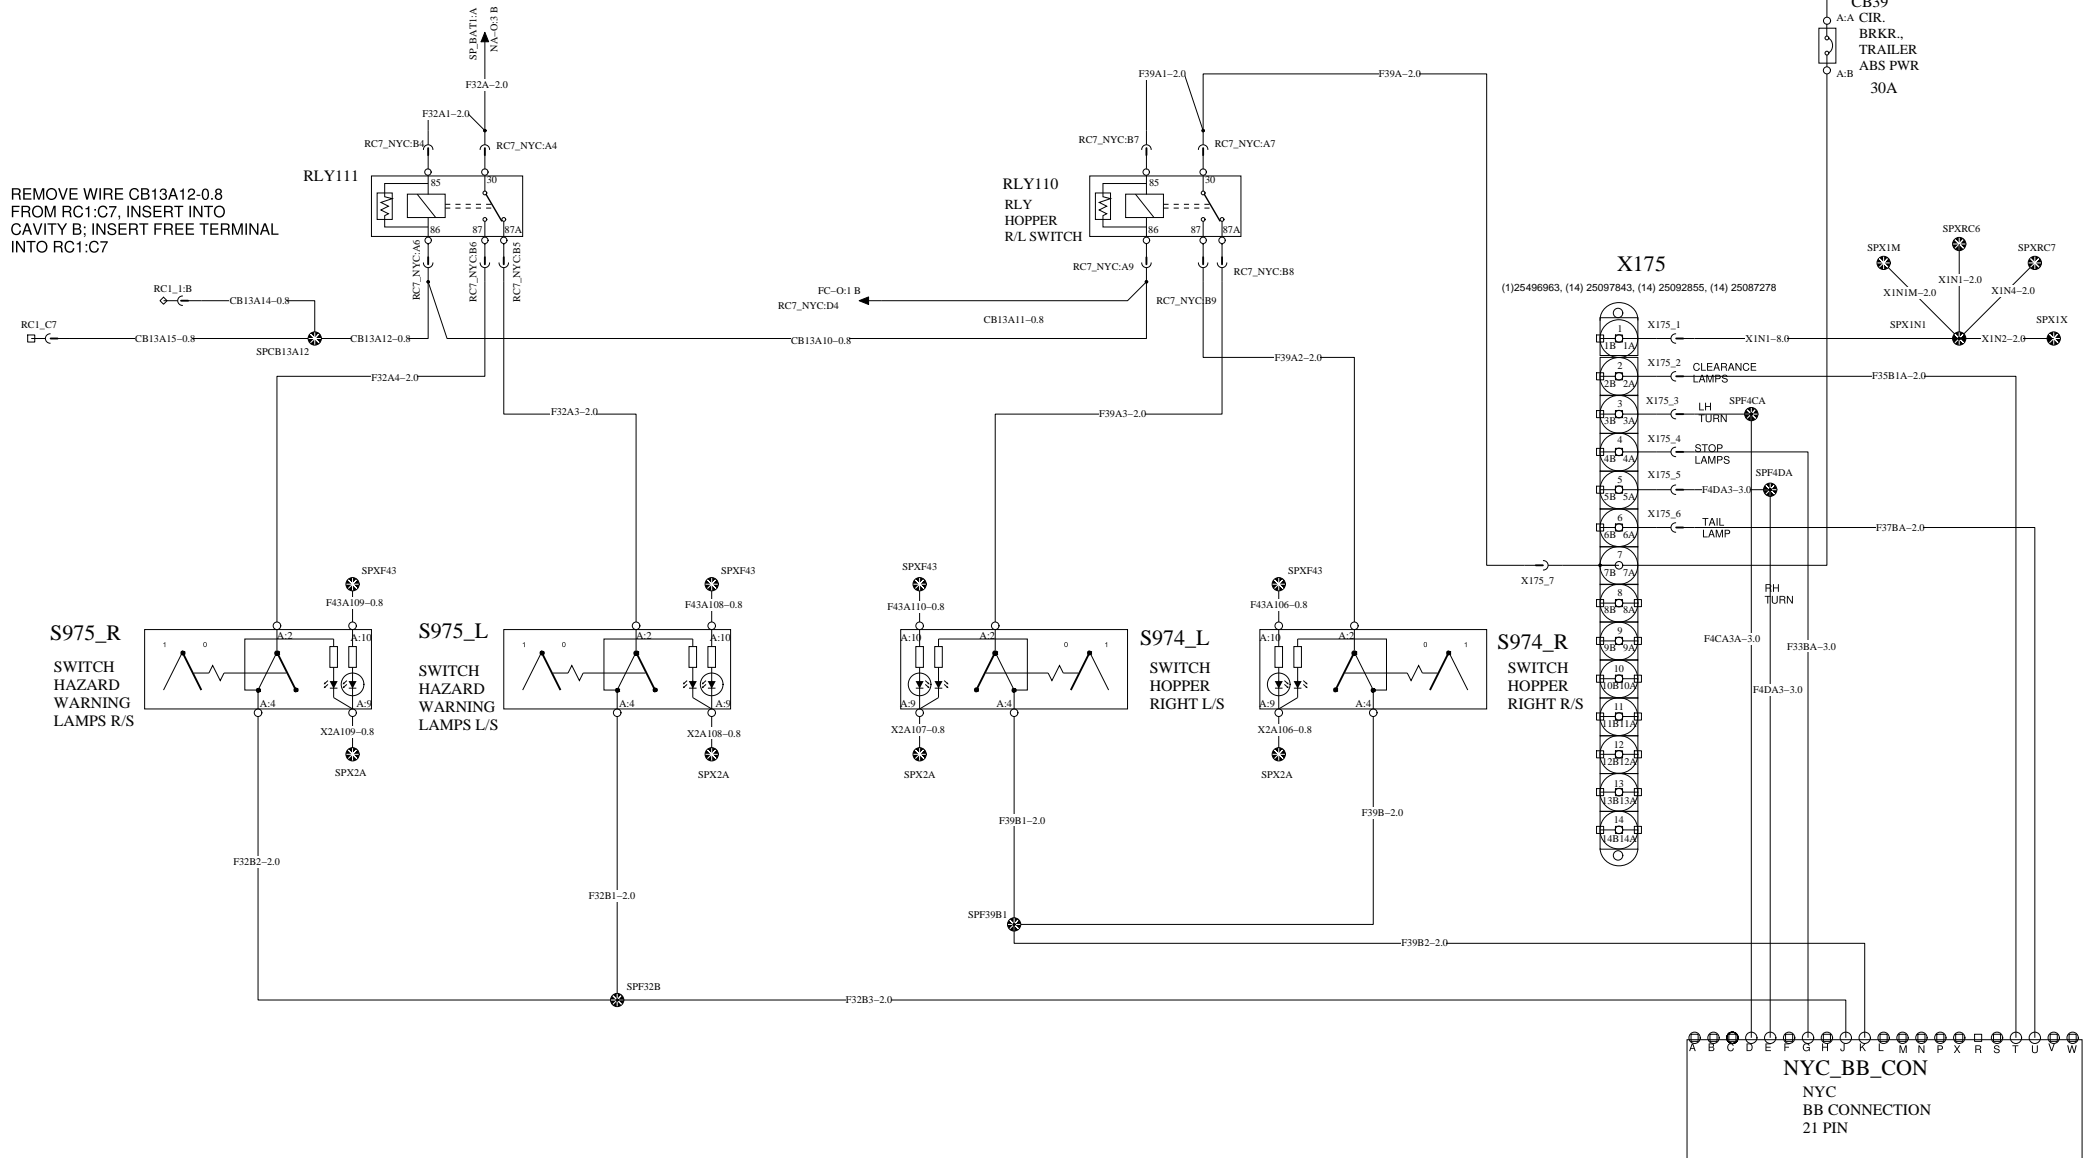

NYC_SINGLE_DUAL_BIN_BB

WIRING DIAGRAM: BN-O

BATT
IGN
EMS
ILLUM

BATT
IGN
EMS
ILLUM

Mack Trucks Inc.

Document title
WIRING DIAGRAM - TYPE OL L1EH1 - NYC DS

Document type
PRODUCT SCHEMATIC

Drawing No.
22617224

Revision
02

Page
7 (16)